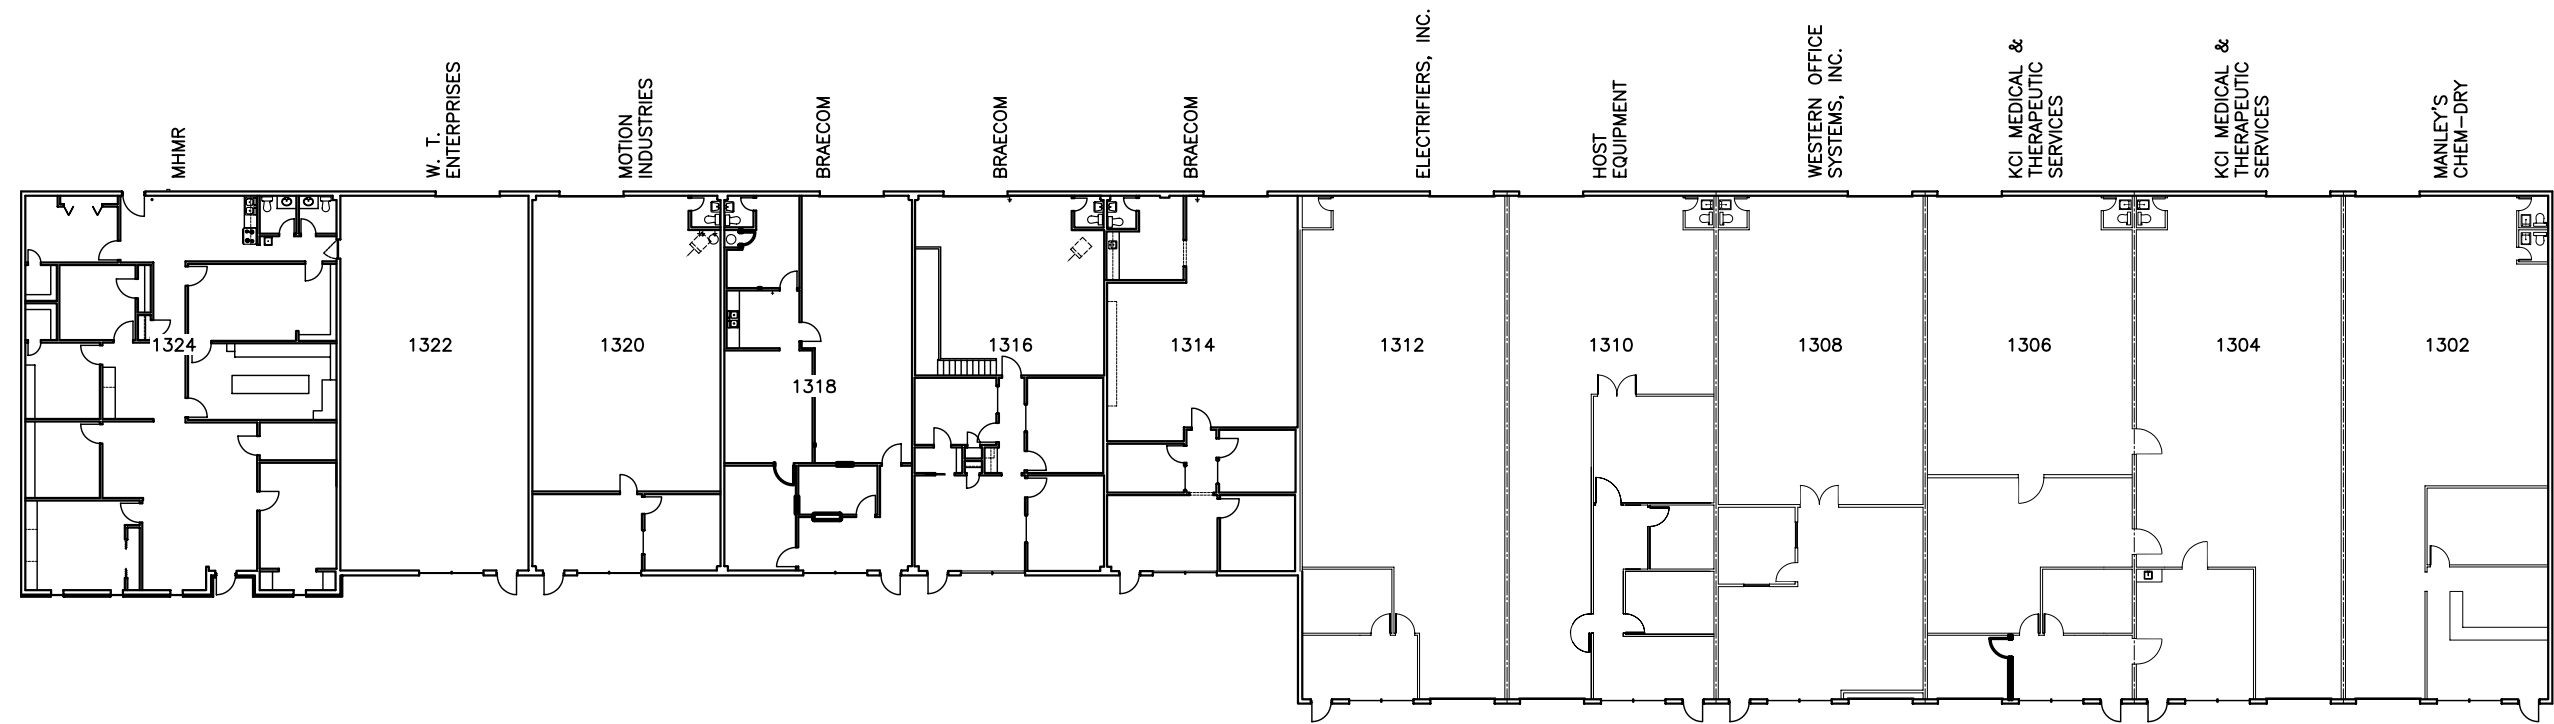

27,818 SQUARE FEET BUILDING TOTAL

 **FLOOR PLAN**  
SCALE: 1" = 30'

35TH STREET	Date: 06/21/2005	Rev:	Notes:	Area:
Lubbock, Texas	Drawn by: JWT, JAW			
	Checked by:			